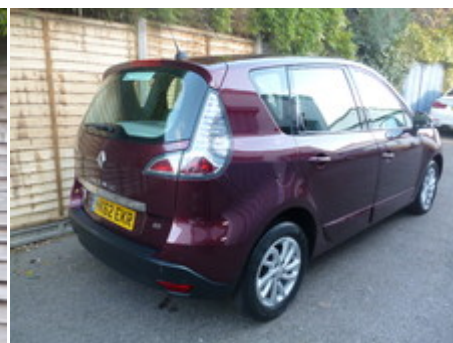

## WEST MALLING GARAGE

**2013 (62) Renault Scenic DYNAMIQUE  
TOMTOM DCI EDC ONLY 31,000 MILES  
FROM NEW**

**£7,295**

### Technical Data

Mileage: **31,000 miles**  
Fuel Type: **Diesel**  
Transmission: **Automatic**  
Body Type: **MPV**  
Doors: **5**  
Colour: **RED**  
MPG: **60.1**  
Tax Rate: **£120 per year**  
Gears: **6**  
CO2: **124 g/km**